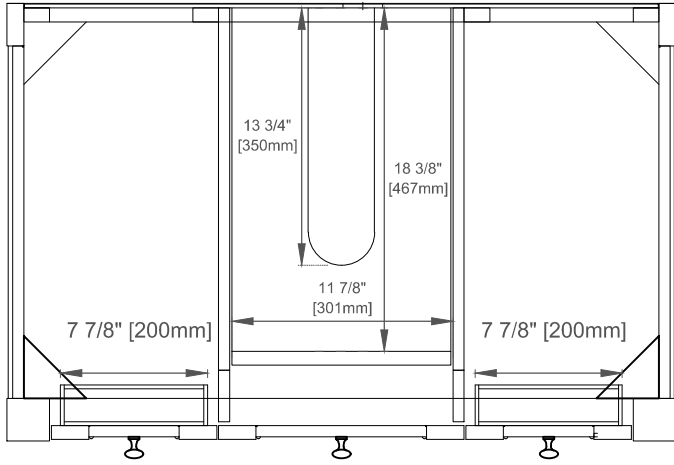

330-V36-LNO

Top View