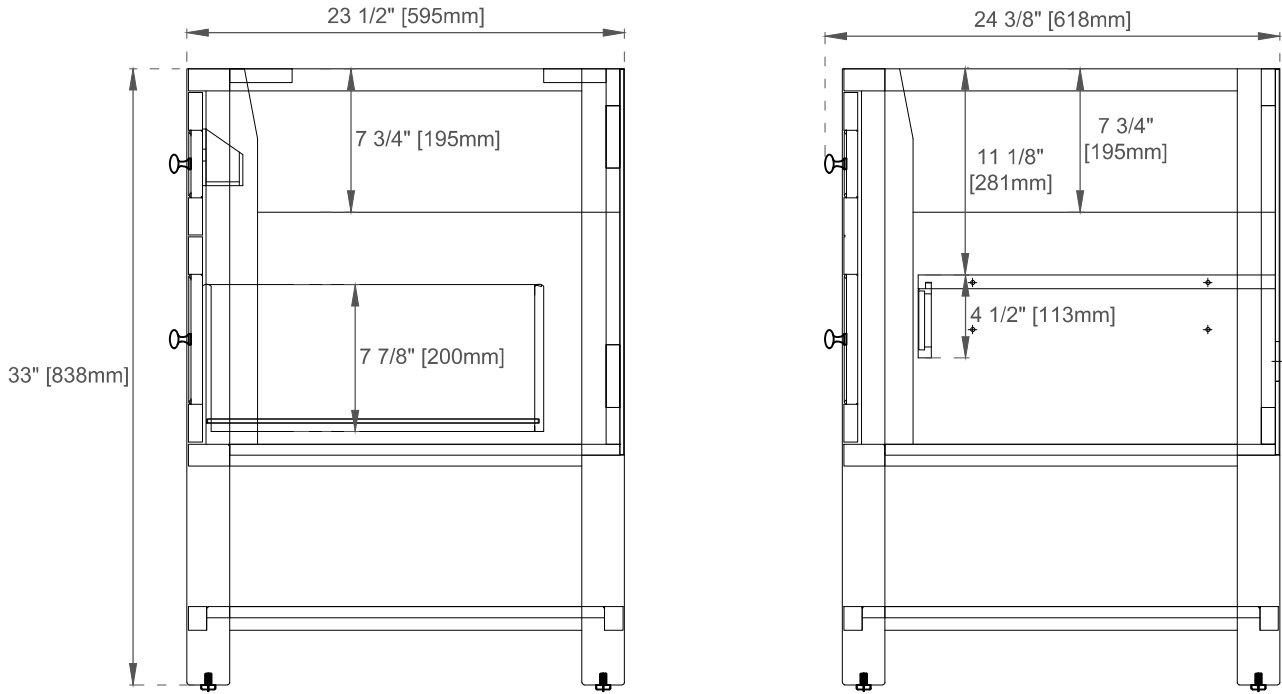

Bamboo Storage Tray: No

Drawer Box Material and Construction: 12mm Plywood/English Dovetail Joinery

Hardware Material and Finish: Zinc Alloy in Matte Black

Fits Drain Hole Size: 1-3/4"

Full Extension, Soft Close Glides

European Soft Close Hinges

Aluminum Laminate Drawer Liners

Dimension

Width:35-7/8"

Depth:23-1/2"

Height:33"

Rough-In Height:21-1/2"

Visit website for warranty and installation information
www.jamesmartinvanities.com

Version:202211

36" BRECKENRIDGE VANITY

330-V36-LNO

Top View

Front View

Diagrams are of cabinets only –James Martin Optional Countertops and sinks are not shown

Visit website for warranty and installation information
www.jamesmartinvanities.com

36" BRECKENRIDGE VANITY

330-V36-LNO

Side View

Back View

Diagrams are of cabinets only –James Martin Optional Countertops and sinks are not shown

Visit website for warranty and installation information
www.jamesmartinvanities.com