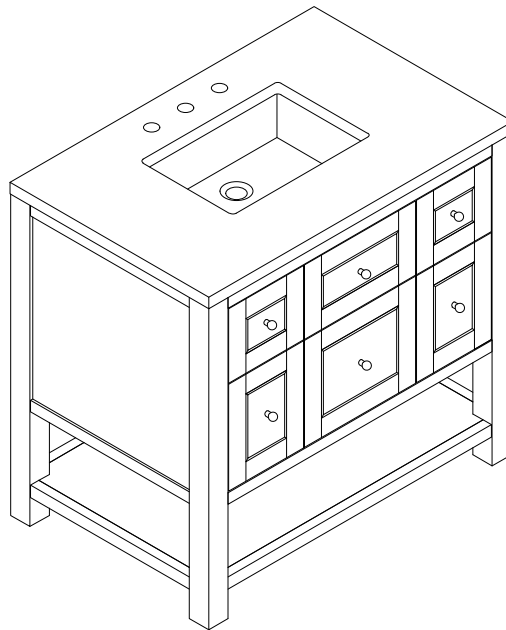

36" BRECKENRIDGE VANITY

JAMES MARTIN
VANITIES™

330-V36-LNO

Features

Materials

Solids (Species): Ash

Veneers: Flat Cut White Oak

Panels: Plywood

Number of Basins: Single

Vanity Top : Sold Separately - 3cm Top with Sink

Basins Included: No

Number of Doors: One

Number of Drawers: Two

Number of Tip Outs: Two

USB/Power Component:Yes (ETL5011080)

Assembly Required: No

Bamboo Storage Tray: No

Drawer Box Material and Construction: 12mm Plywood/English Dovetail Joinery

Hardware Material and Finish: Zinc Alloy in Matte Black

Fits Drain Hole Size: 1-3/4"

Full Extension, Soft Close Glides

European Soft Close Hinges

Aluminum Laminate Drawer Liners

Dimension

Width:35-7/8"

Depth:23-1/2"

Height:33"

Rough-In Height:21-1/2"

Visit website for warranty and installation information
www.jamesmartinvanities.com