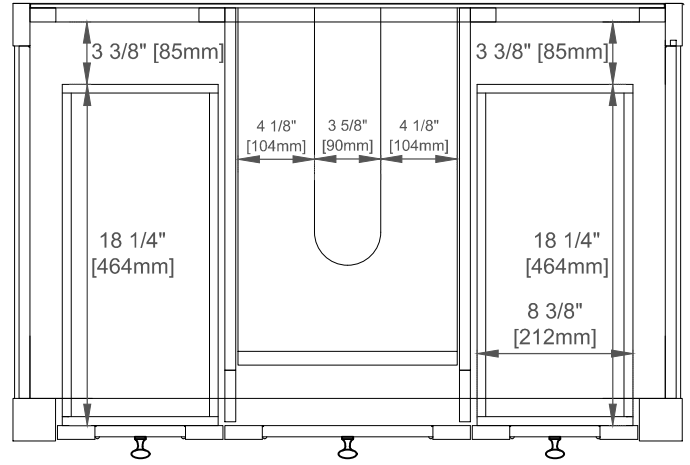

330-V36-LNO

Top View