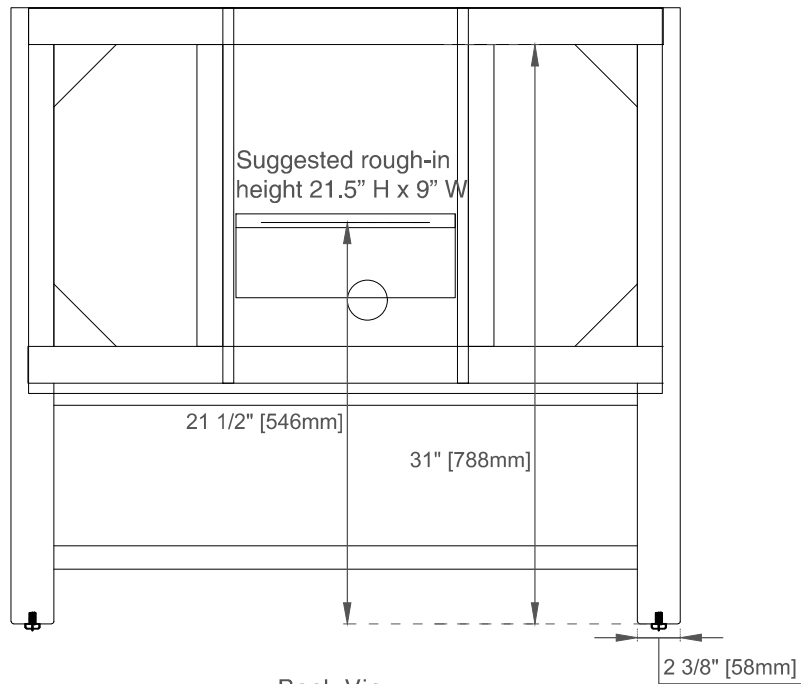

Bamboo Storage Tray: No

Drawer Box Material and Construction: 12mm Plywood/English Dovetail Joinery

Hardware Material and Finish: Zinc Alloy in Matte Black

Fits Drain Hole Size: 1-3/4"

Full Extension, Soft Close Glides

European Soft Close Hinges

Aluminum Laminate Drawer Liners

Dimension

Width:35-7/8"

Depth:23-1/2"

Height:33"

Rough-In Height:21-1/2"

Visit website for warranty and installation information
www.jamesmartinvanities.com

Version:202211

36" BRECKENRIDGE VANITY

330-V36-LNO

Top View

Front View

Diagrams are of cabinets only –James Martin Optional Countertops and sinks are not shown

Visit website for warranty and installation information
www.jamesmartinvanities.com

36" BRECKENRIDGE VANITY

330-V36-LNO

Side View

Back View

Diagrams are of cabinets only –James Martin Optional Countertops and sinks are not shown

Visit website for warranty and installation information
www.jamesmartinvanities.com