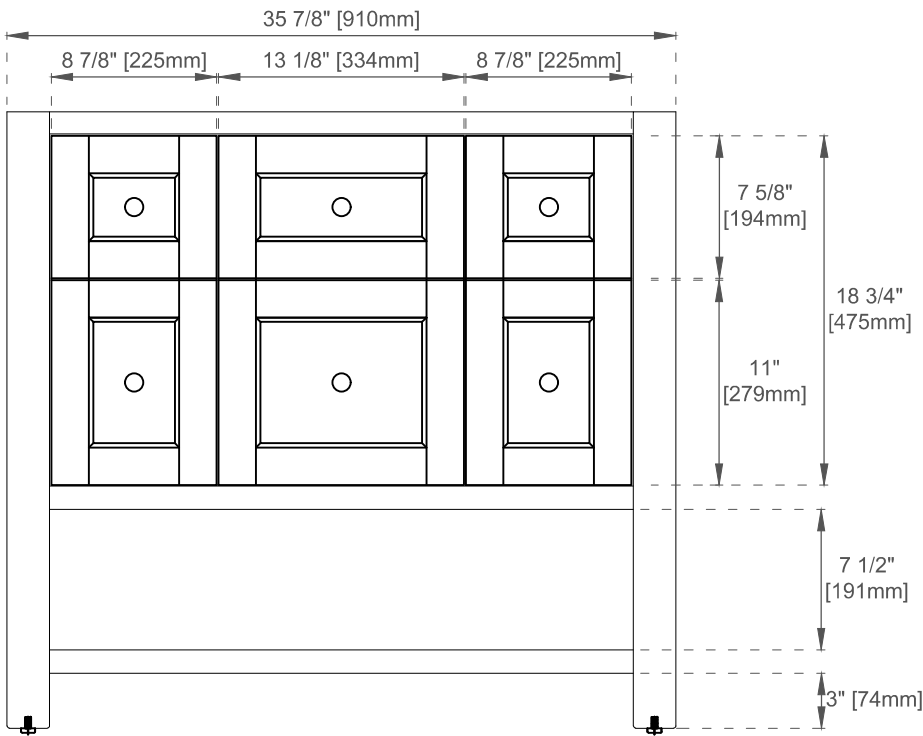

Bamboo Storage Tray: No

Drawer Box Material and Construction: 12mm Plywood/English Dovetail Joinery

Hardware Material and Finish: Zinc Alloy in Matte Black

Fits Drain Hole Size: 1-3/4"

Full Extension, Soft Close Glides

European Soft Close Hinges

Aluminum Laminate Drawer Liners

Dimension

Width:35-7/8"

Depth:23-1/2"

Height:33"

Rough-In Height:21-1/2"

Visit website for warranty and installation information
www.jamesmartinvanities.com

Version:202211

36" BRECKENRIDGE VANITY

330-V36-LNO

Top View

Front View

Diagrams are of cabinets only –James Martin Optional Countertops and sinks are not shown

Visit website for warranty and installation information
www.jamesmartinvanities.com

36" BRECKENRIDGE VANITY

330-V36-LNO

Side View

Back View

Diagrams are of cabinets only –James Martin Optional Countertops and sinks are not shown

Visit website for warranty and installation information
www.jamesmartinvanities.com